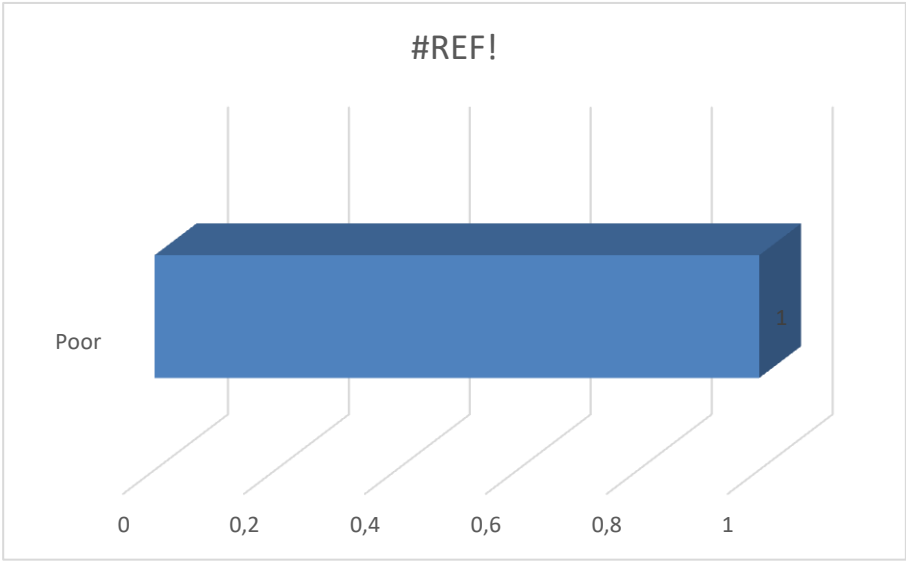

Medical profession	
	medical student
Education level (%)	101

Average length of working as a medical professionalist	0
--	---

#REF!

The overall rating training (%)

#REF!