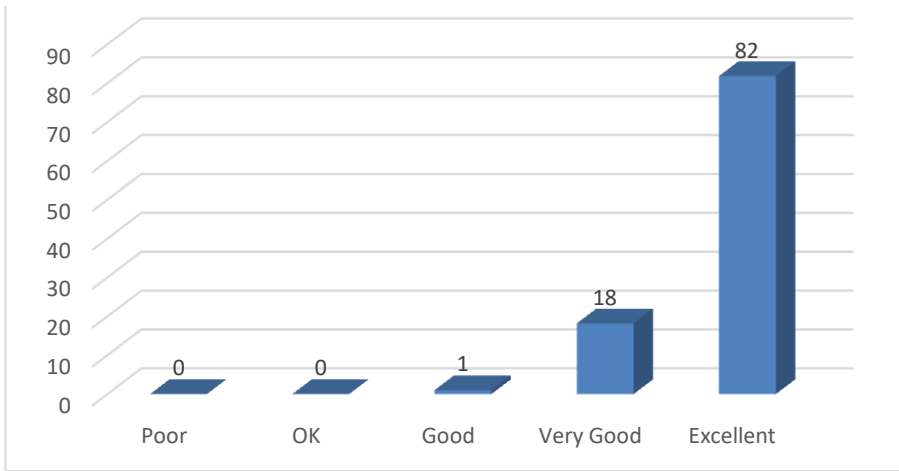

Medical profession	
	medical student
Education level (%)	101

Average length of working as a medical professionalist	0
--	---

#REF!

The overall rating training (%)

#REF!