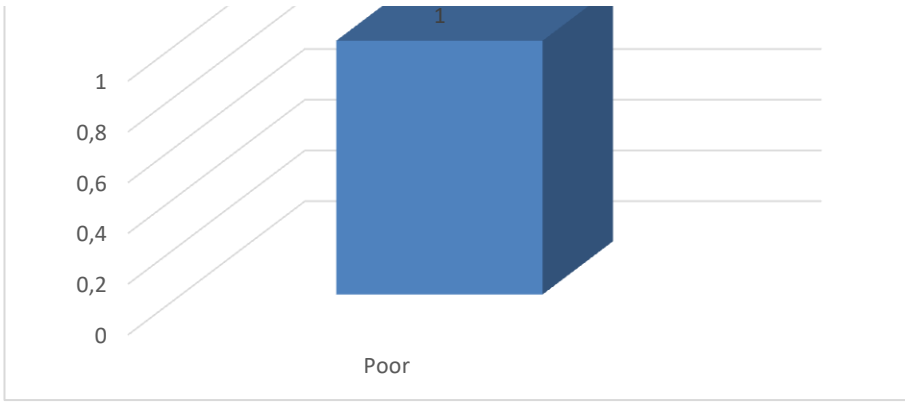

Medical profession	
	medical student
Education level (%)	101

Average length of working as a medical professionalist	0
--	---

#REF!

The overall rating training (%)

#REF!